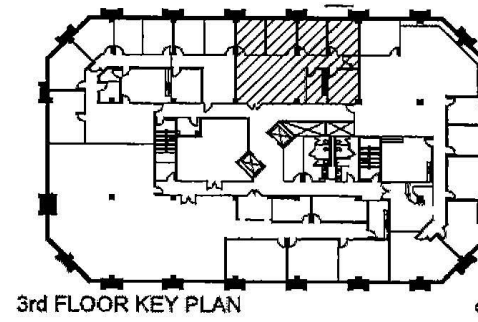

**Suite 200 Will divide!**

Showing 8,008 or 4,248 or 12,256 RSF...

EXHIBIT "B" TO LEASE AGREEMENT

TENANT'S FLOOR PLAN

SUITE 322 – 1,834 RENTABLE SQUARE FEET

**Suite 322 1,834 RSF**

Several ways to divide!

4th Floor

Suite 400 1,983 RSF

Suite 425 1,603 RSF

ALL FULL

FIRST FLOOR

0' 2' 4' 8' 16'

PLAN NORTH

1st Floor Status "FULL"

Available