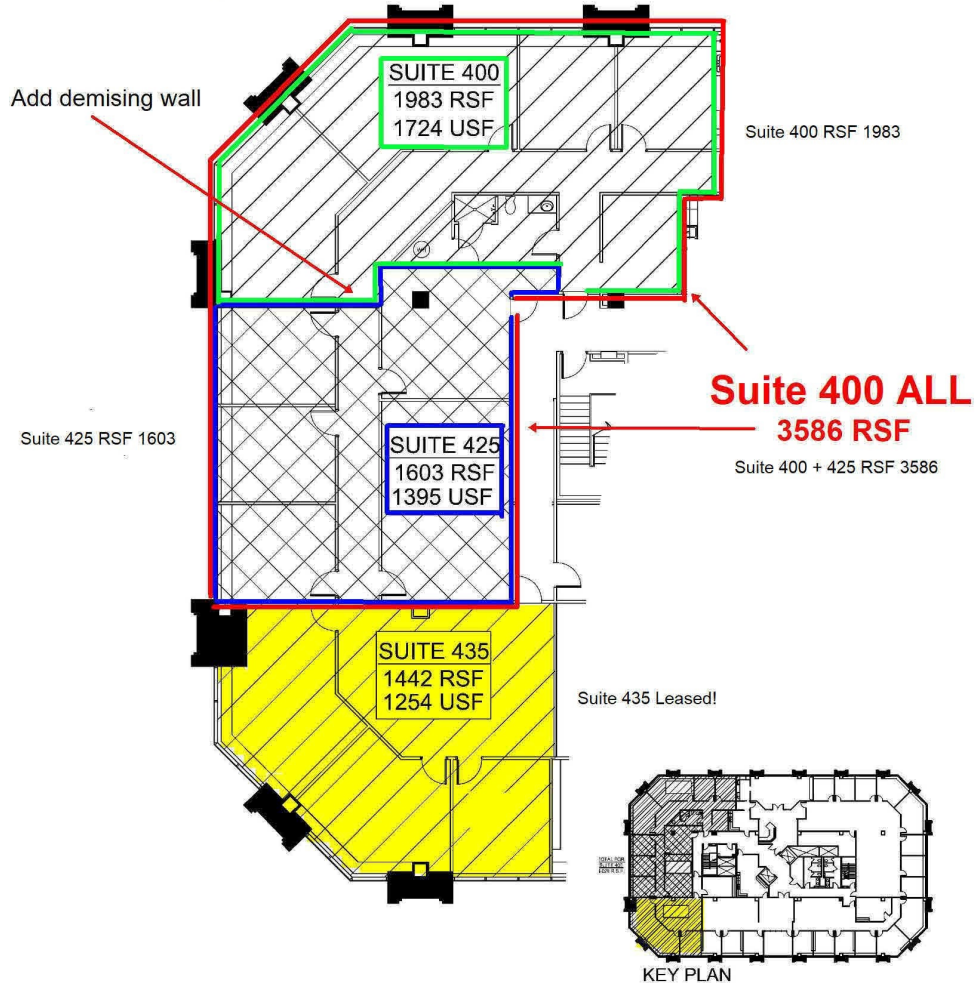

**Suite 200 Will divide!**

Showing 8,008 or 4,248 or 12,256 RSF...

EXHIBIT "B" TO LEASE AGREEMENT

TENANT'S FLOOR PLAN

SUITE 322 – 1,834 RENTABLE SQUARE FEET

**Suite 322 1,834 RSF**

Several ways to divide!

4th Floor

Suite 400 1,983 RSF

Suite 425 1,603 RSF

ALL FULL

FIRST FLOOR

0' 2' 4' 8' 16'

PLAN NORTH

1st Floor Status "FULL"

Available

Executive Suites 205 Starting at \$425 including Internet!!!

SECOND FLOOR

Executive Suite Starting at \$425 including Internet!!

2nd Floor Availability

Available

THIRD FLOOR

0' 2' 4' 8' 16'

PLAN NORTH