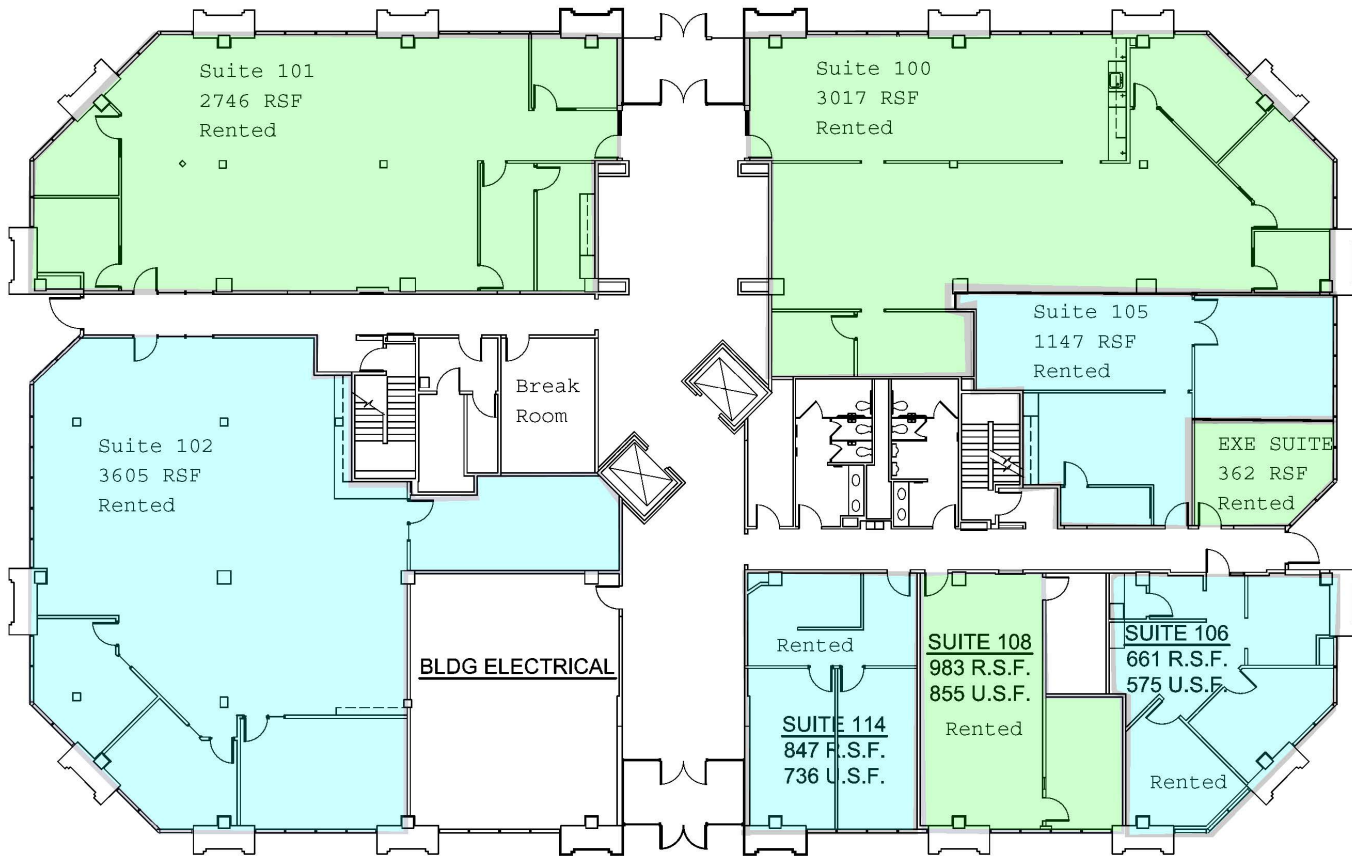

**Suite 200 Will divide!**

Showing 8,008 or 4,248 or 12,256 RSF...

EXHIBIT "B" TO LEASE AGREEMENT

TENANT'S FLOOR PLAN

SUITE 322 – 1,834 RENTABLE SQUARE FEET

**Suite 322 1,834 RSF**

Several ways to divide!

4th Floor

Suite 400 1,983 RSF

Suite 425 1,603 RSF

ALL FULL

FIRST FLOOR

0' 2' 4' 8' 16'

PLAN NORTH

1st Floor Status "FULL"

Available

Executive Suites 205 Starting at \$425 including Internet!!!

SECOND FLOOR

Executive Suite Starting at \$425 including Internet!!

2nd Floor Availability

Available

THIRD FLOOR

0' 2' 4' 8' 16'

PLAN NORTH