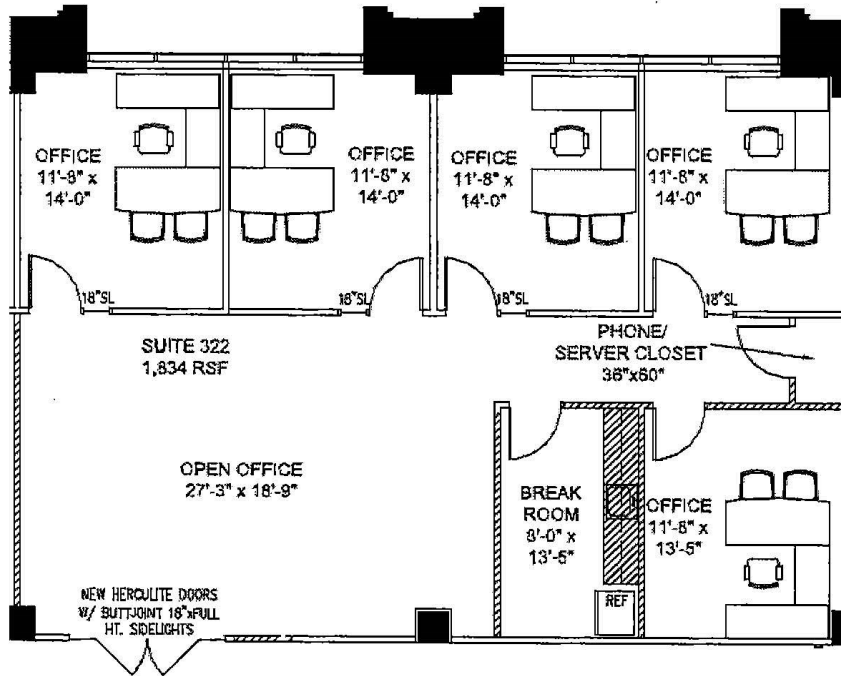

**Suite 200 Will divide!**

Showing 8,008 or 4,248 or 12,256 RSF...

EXHIBIT "B" TO LEASE AGREEMENT

TENANT'S FLOOR PLAN

SUITE 322 – 1,834 RENTABLE SQUARE FEET

**Suite 322 1,834 RSF**

Several ways to divide!

4th Floor

Suite 400 1,983 RSF

Suite 425 1,603 RSF

ALL FULL

FIRST FLOOR

0' 2' 4' 8' 16'

PLAN NORTH

1st Floor Status "FULL"

Available

Executive Suites 205 Starting at \$425 including Internet!!!

SECOND FLOOR

Executive Suite Starting at \$425 including Internet!!

2nd Floor Availability

Available

THIRD FLOOR

0' 2' 4' 8' 16'

PLAN NORTH