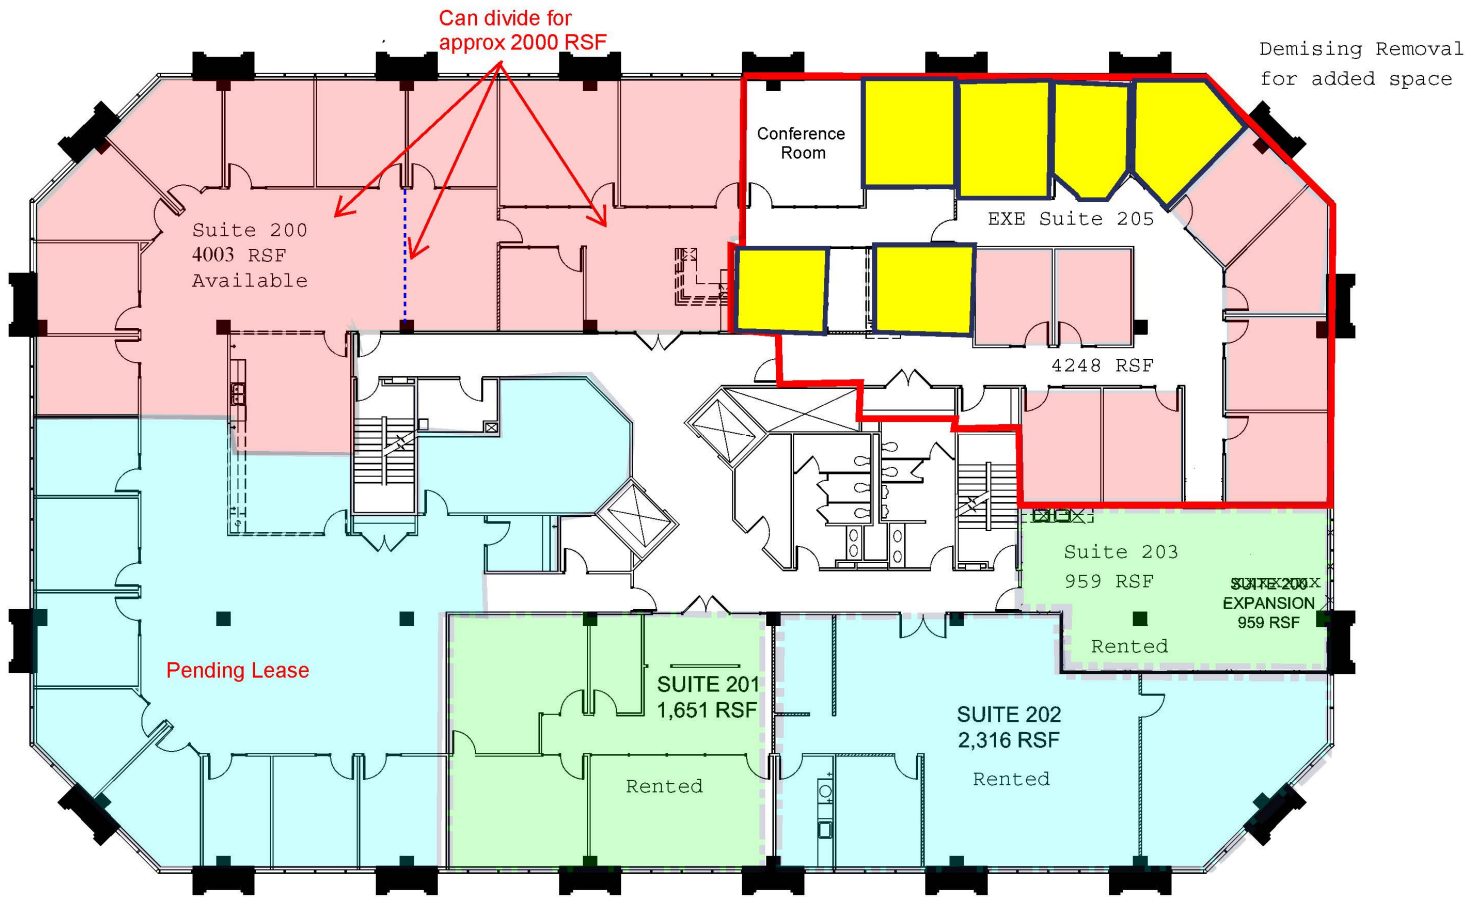

**Suite 200 Will divide!**

Showing 8,008 or 4,248 or 12,256 RSF...

EXHIBIT "B" TO LEASE AGREEMENT

TENANT'S FLOOR PLAN

SUITE 322 – 1,834 RENTABLE SQUARE FEET

**Suite 322 1,834 RSF**

Several ways to divide!

4th Floor

Suite 400 1,983 RSF

Suite 425 1,603 RSF

ALL FULL

FIRST FLOOR

0' 2' 4' 8' 16'

PLAN NORTH

1st Floor Status "FULL"

Available

Executive Suites 205 Starting at \$425 including Internet!!!

SECOND FLOOR

Executive Suite Starting at \$425 including Internet!!

2nd Floor Availability

Available

THIRD FLOOR

0' 2' 4' 8' 16'

PLAN NORTH

# 3rd Floor Availability