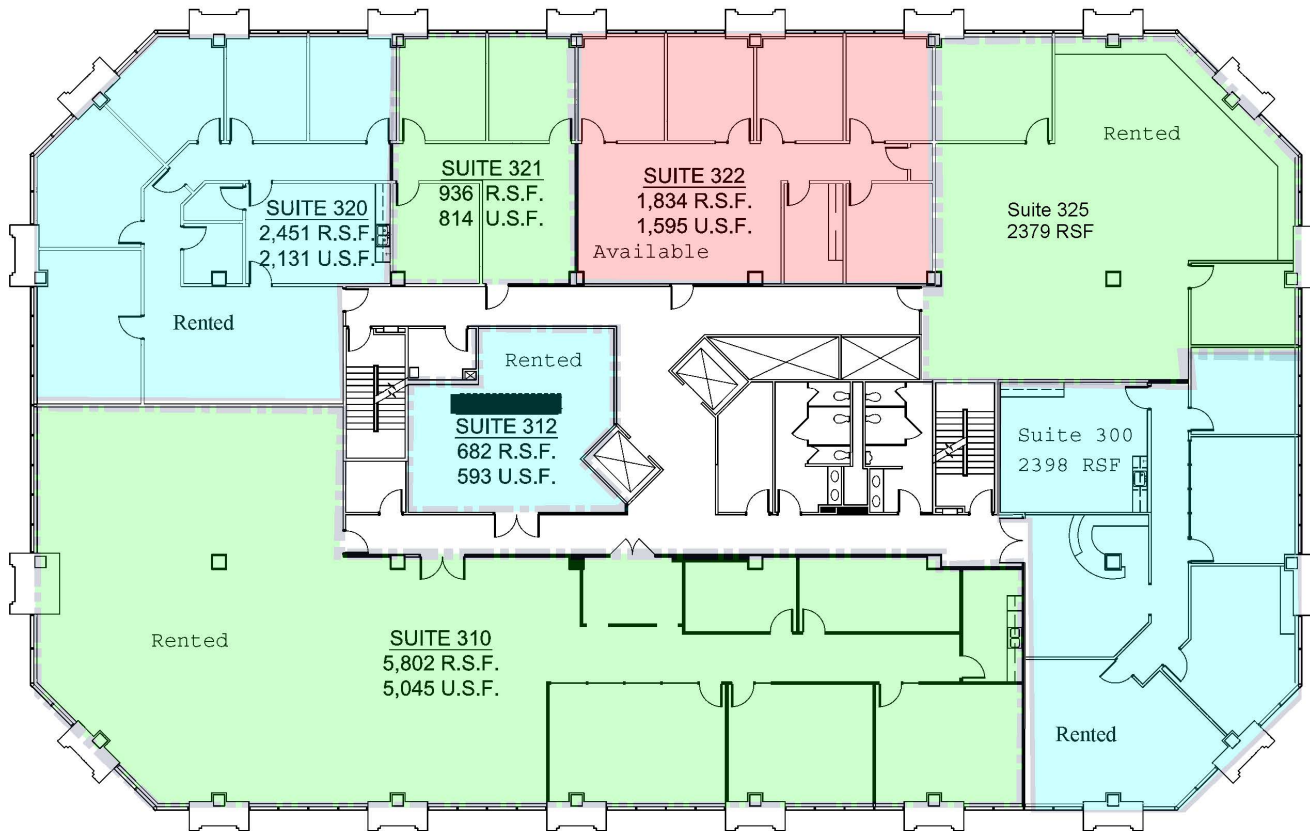

**Suite 200 Will divide!**

Showing 8,008 or 4,248 or 12,256 RSF...

EXHIBIT "B" TO LEASE AGREEMENT

TENANT'S FLOOR PLAN

SUITE 322 – 1,834 RENTABLE SQUARE FEET

**Suite 322 1,834 RSF**

Several ways to divide!

4th Floor

Suite 400 1,983 RSF

Suite 425 1,603 RSF

ALL FULL

FIRST FLOOR

0' 2' 4' 8' 16'

PLAN NORTH

1st Floor Status "FULL"

Available

Executive Suites 205 Starting at \$425 including Internet!!!

SECOND FLOOR

Executive Suite Starting at \$425 including Internet!!

2nd Floor Availability

Available

THIRD FLOOR

0' 2' 4' 8' 16'

PLAN NORTH

# 3rd Floor Availability