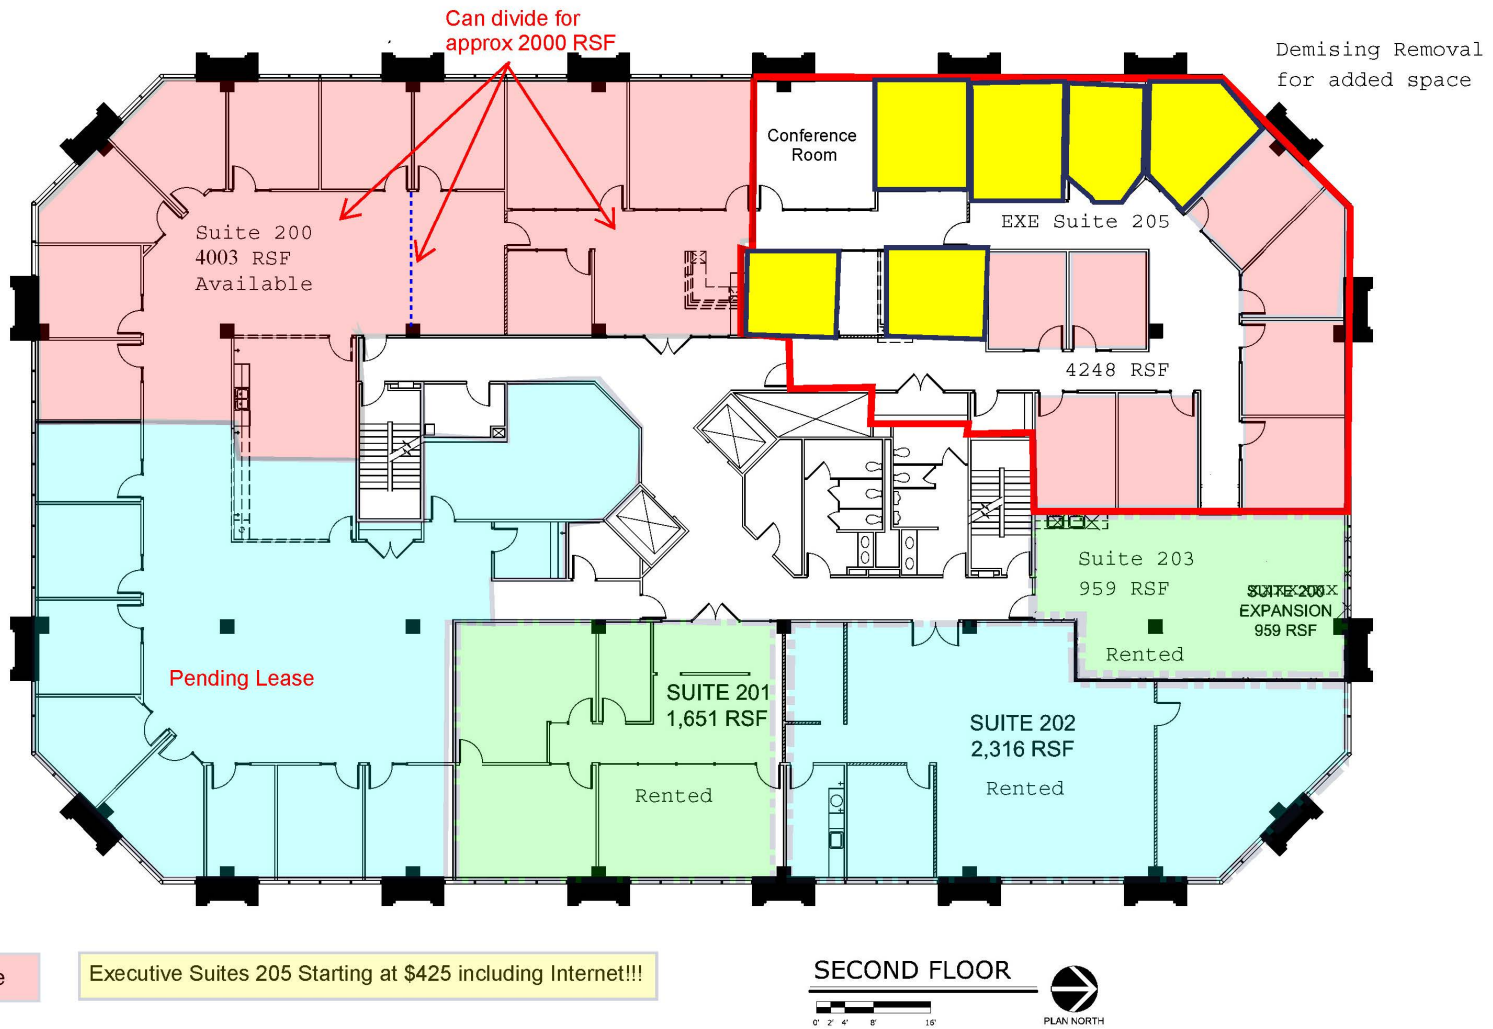

**Suite 200 Will divide!**

Showing 8,008 or 4,248 or 12,256 RSF...

EXHIBIT "B" TO LEASE AGREEMENT

TENANT'S FLOOR PLAN

SUITE 322 – 1,834 RENTABLE SQUARE FEET

**Suite 322 1,834 RSF**

Several ways to divide!

4th Floor

Suite 400 1,983 RSF

Suite 425 1,603 RSF

ALL FULL

FIRST FLOOR

0' 2' 4' 8' 16'

PLAN NORTH

1st Floor Status "FULL"

Available

Executive Suites 205 Starting at \$425 including Internet!!!

SECOND FLOOR

Executive Suite Starting at \$425 including Internet!!

2nd Floor Availability

Available

THIRD FLOOR

0' 2' 4' 8' 16'

PLAN NORTH

# 3rd Floor Availability