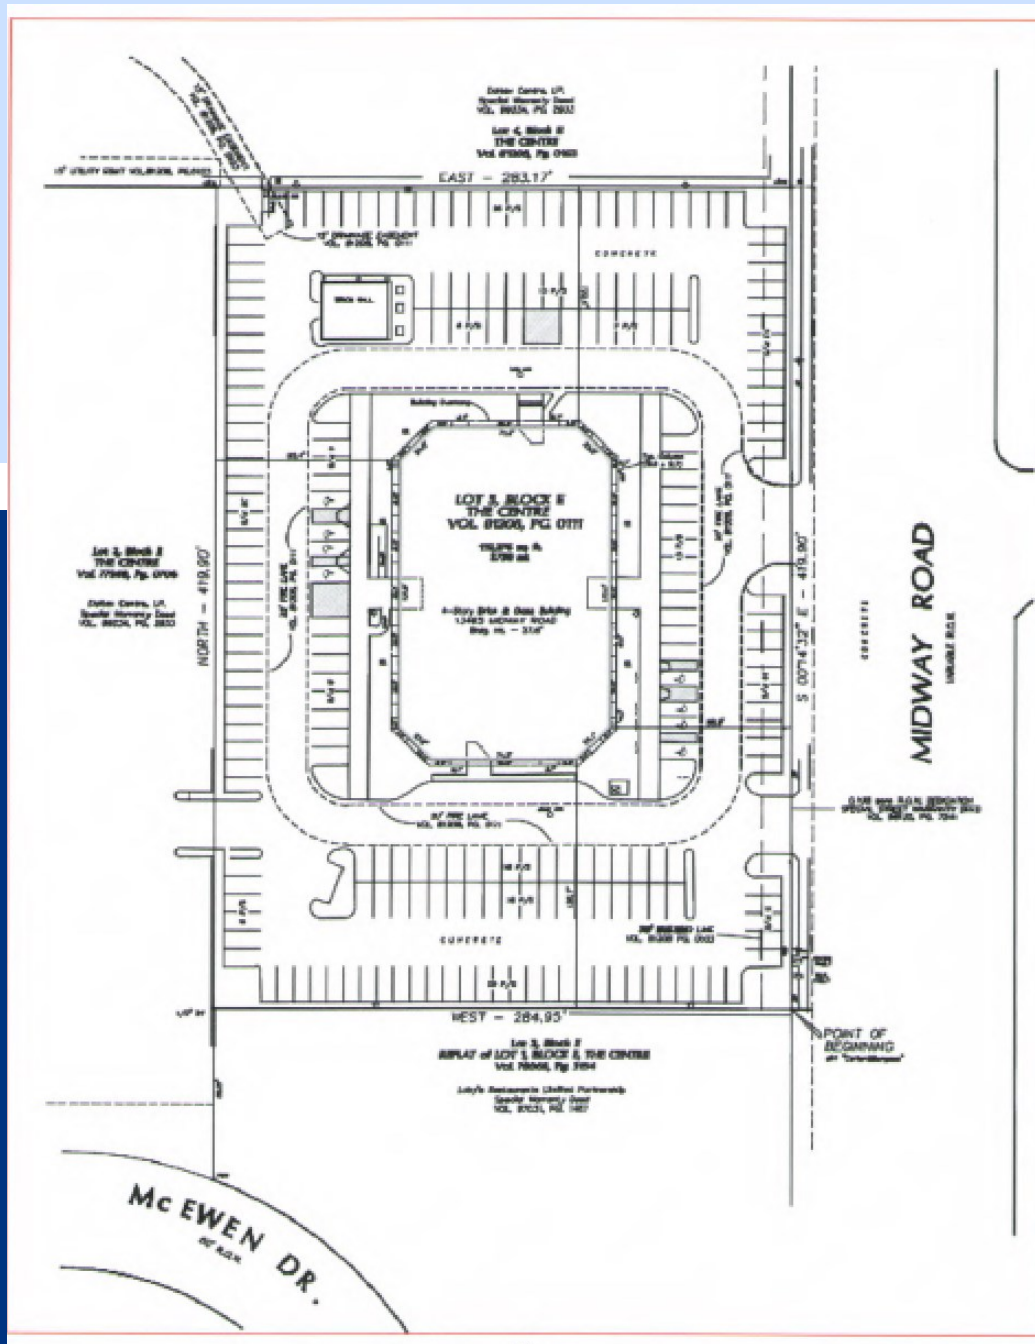

**Suite 200 Will divide!**

Showing 8,008 or 4,248 or 12,256 RSF...

EXHIBIT "B" TO LEASE AGREEMENT

TENANT'S FLOOR PLAN

SUITE 322 – 1,834 RENTABLE SQUARE FEET

**Suite 322 1,834 RSF**

Several ways to divide!

4th Floor

Executive Suites 205 Starting at \$425 including Internet!!!

SECOND FLOOR

Executive Suite Starting at \$425 including Internet!!

2nd Floor Availability

Available

THIRD FLOOR

0' 2' 4' 8' 16'

PLAN NORTH

# 3rd Floor Availability